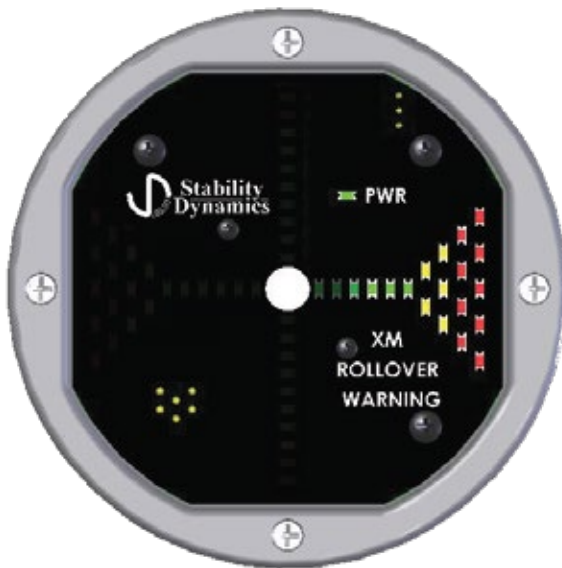

For more information visit:
team-eagle.com

Benefits:

Safety – Increased driver awareness with visual and audible alarms alerting drivers of possible rollover

Reduced Liability

Provides adjustable sensitivity for each side of your truck

Possible lower Insurance premiums (check with your carrier)

Option to record and monitor driving habits, if needed